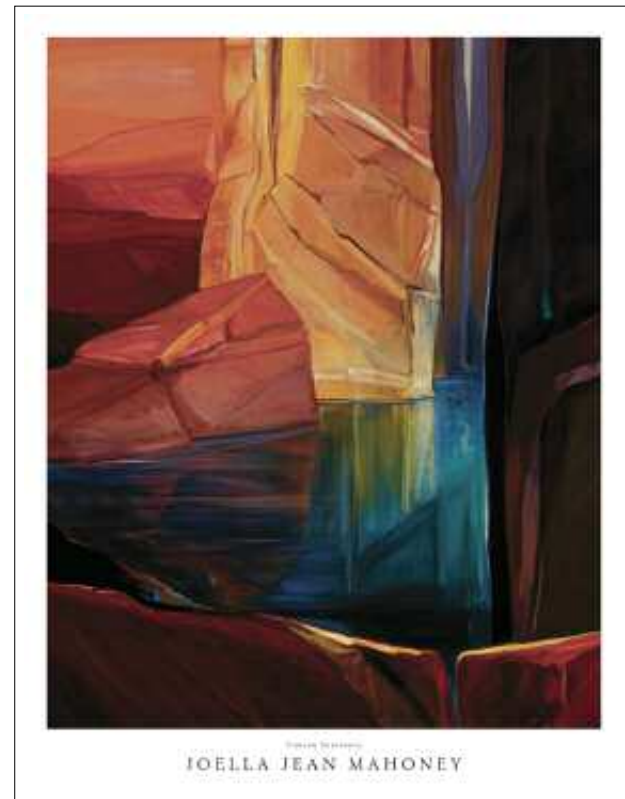

JOELLA JEAN MAHONEY

7926 CANYON SANCTUARY

7931 & 7932
36 x 24 in (91.4 x 61 cm)

JOSEPH MELANCON