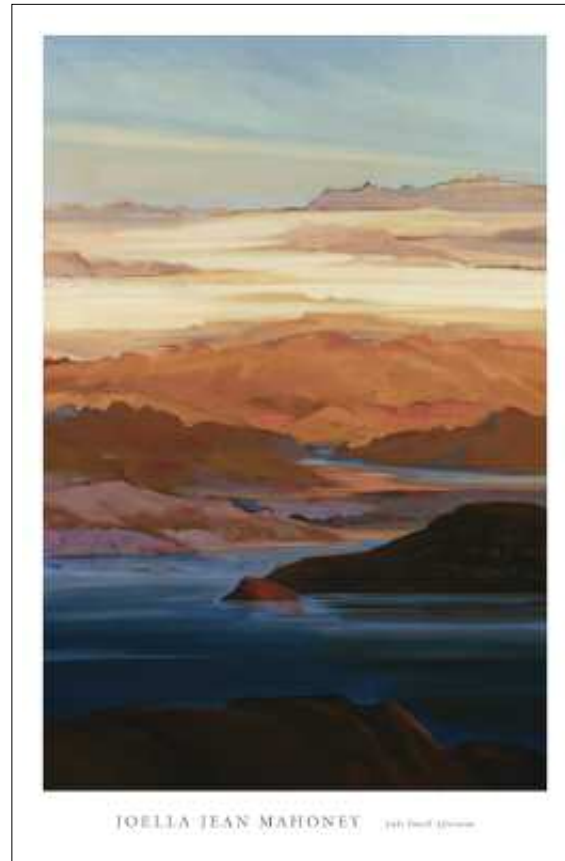

7927 & 7928
36 x 24 in (91.4 x 61 cm)

7926
30 x 24 in (76.2 x 61 cm)

JOELLA JEAN MAHONEY

JOELLA JEAN MAHONEY 2011 (April 05)

7927 LAKE POWELL AFTERNOON