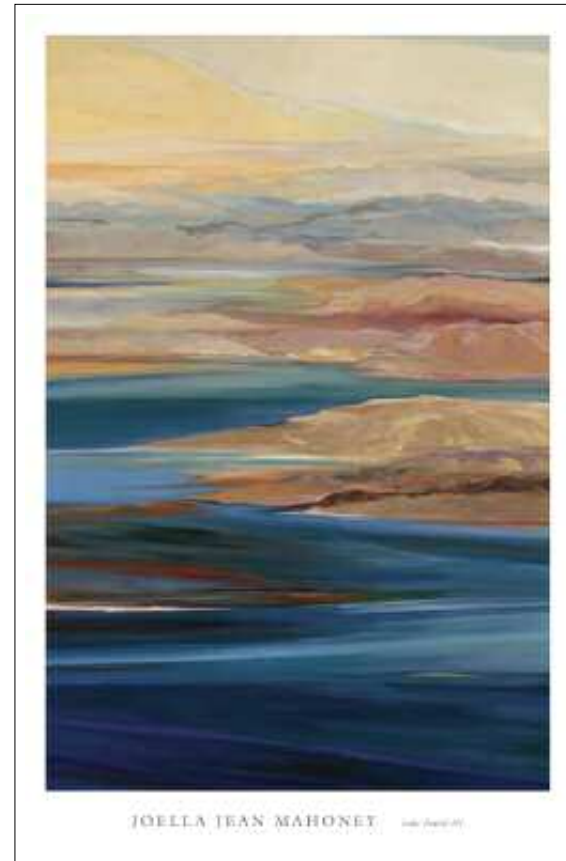

JOELLA JEAN MAHONEY 2011 (April 05)

7928 LAKE POWELL III