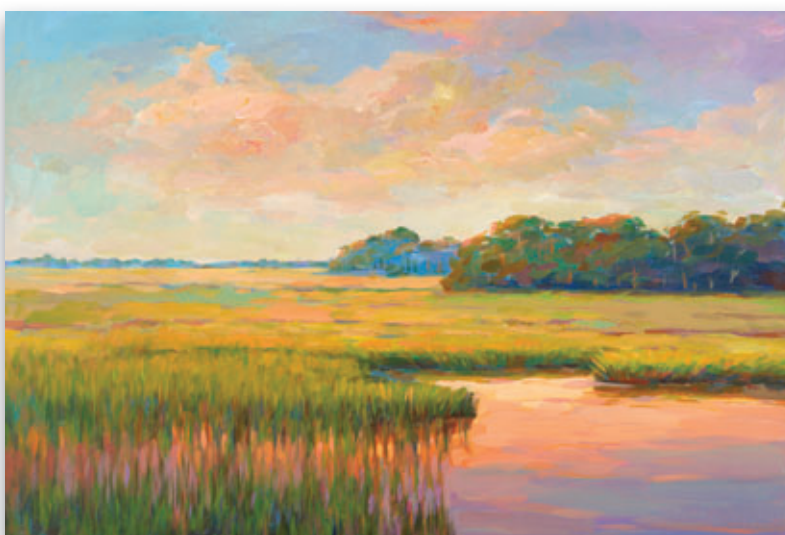

G16684 Sky Reflections *By C. Park* 24x16 30x20 36x24 48x32