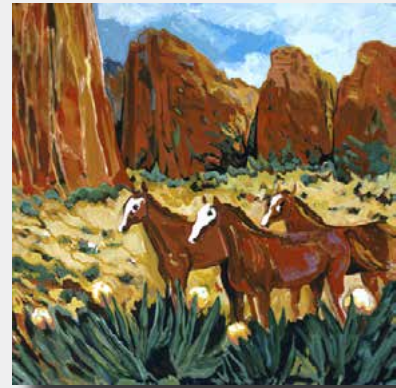

G13893 Horses at Red Rocks by Lynn
Square